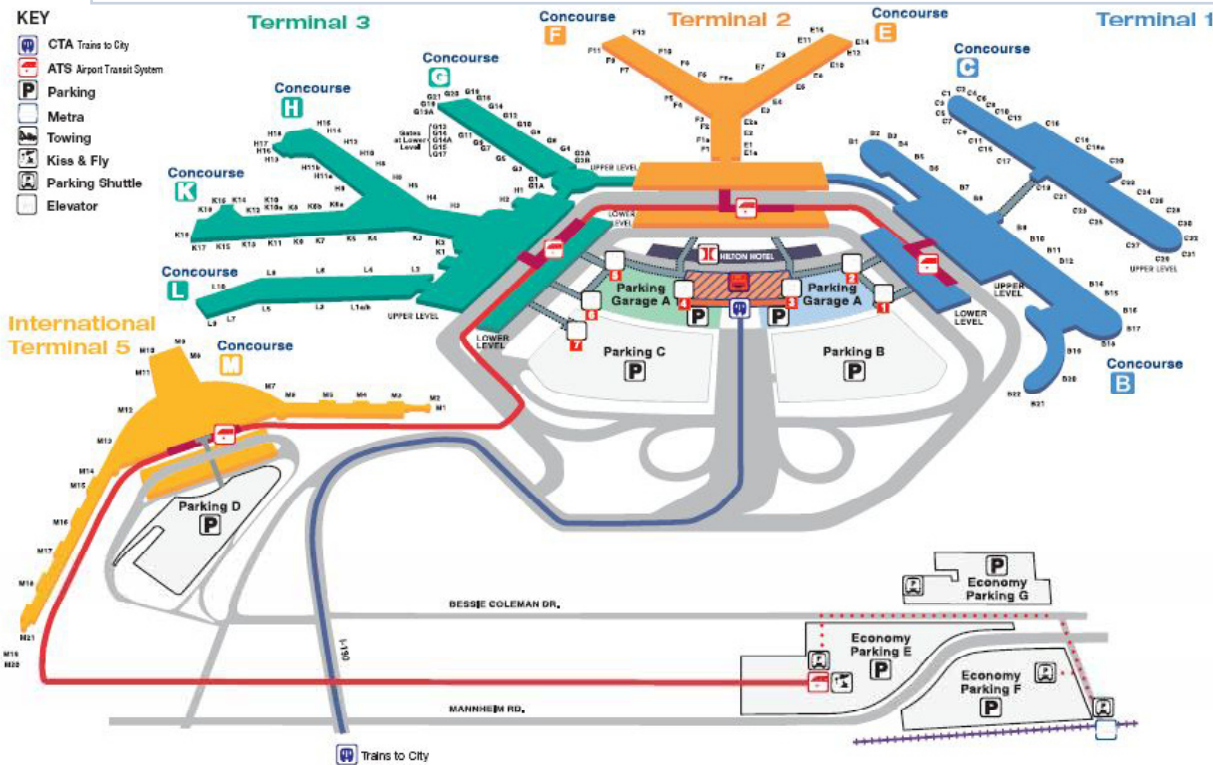

## restaurants

There is a "Wolfgang Puck's" located at:  
**TERMINAL 3 GATE C11**

click [here](#) for directions