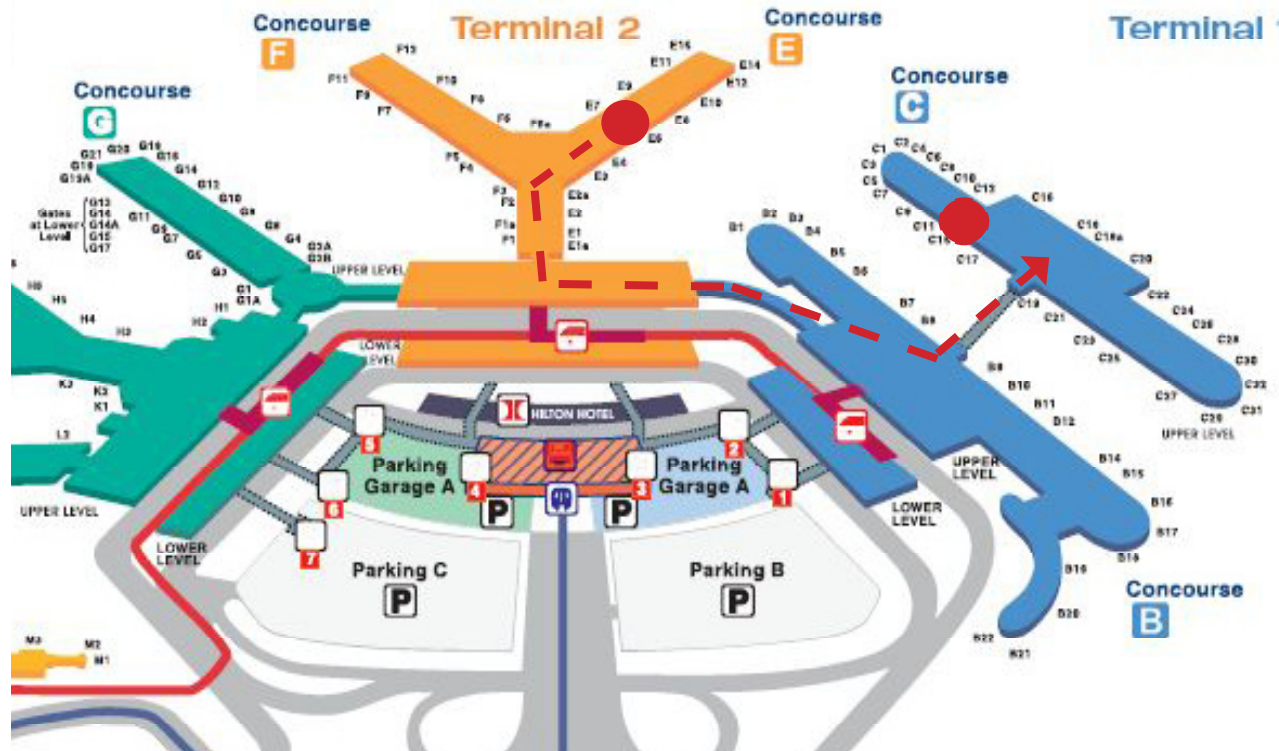

## restaurants

There is a "Wolfgang Puck's" located at:  
**TERMINAL 3 GATE C11**

click [here](#) for directions

## restaurants

Your current location is:  
**TERMINAL 2 GATE E11**

There is a "Wolfgang Puck's" located at:  
**TERMINAL 3 GATE C11**